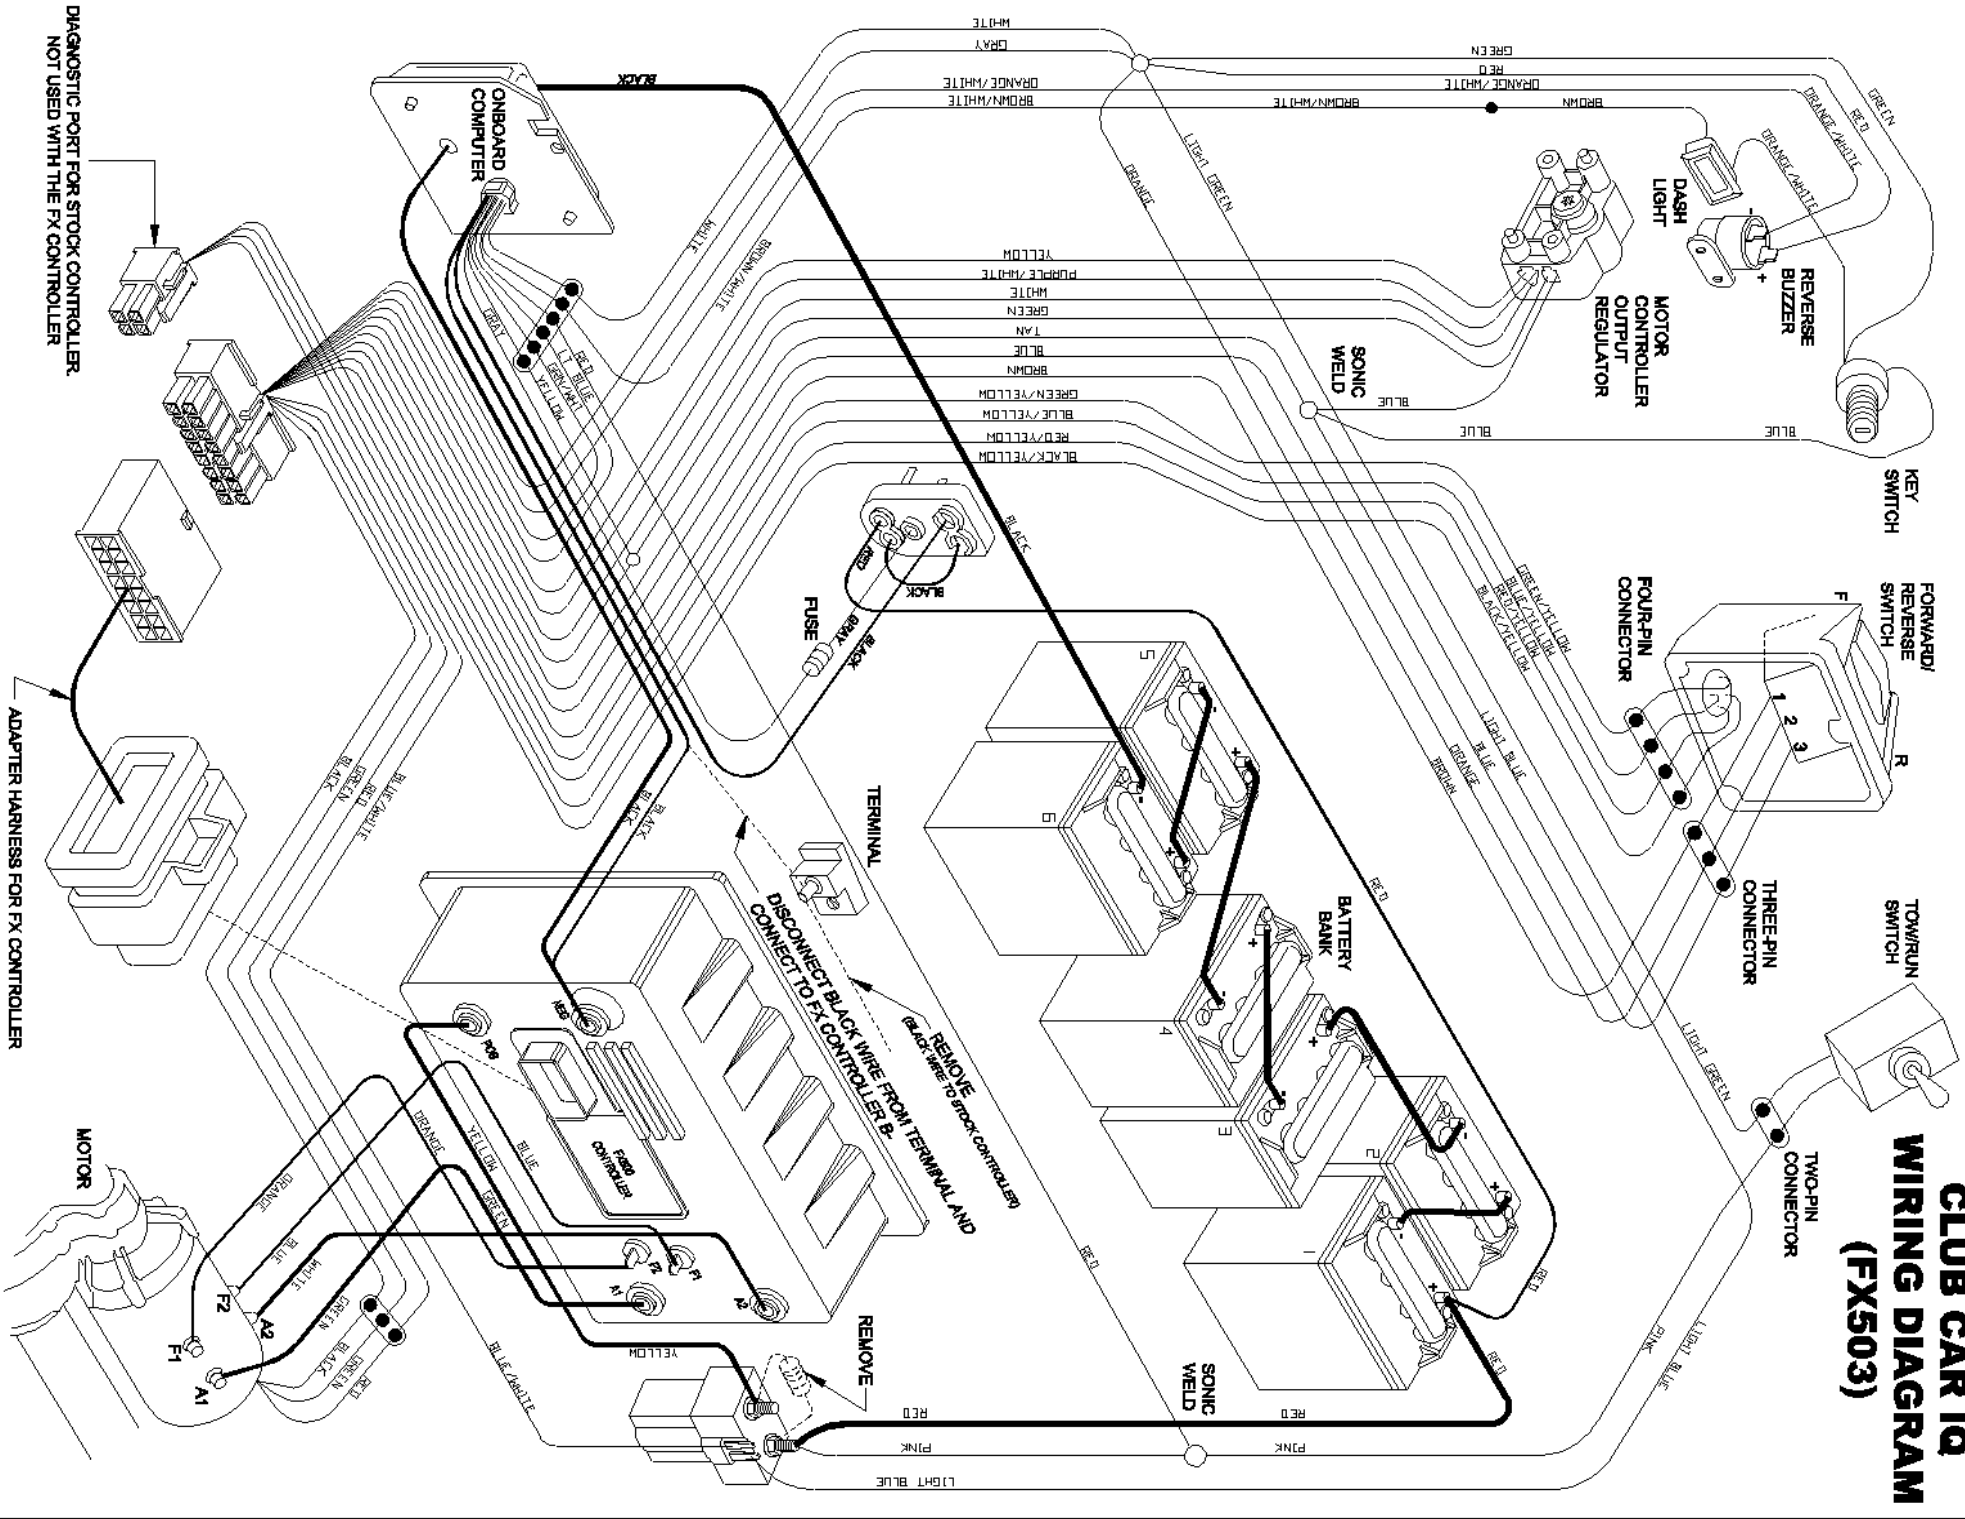

CLUB CAR IQ WIRING DIAGRAM (FX503)

DIAGNOSTIC PORT FOR STOCK CONTROLLER.
NOT USED WITH THE FX CONTROLLER.

ADAPTER HARNESS FOR FX CONTROLLER